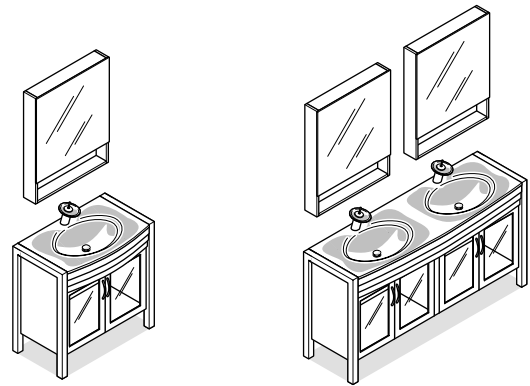

FVN3301 & FVN3307
INFINITO
INSTALLATION GUIDE

Medicine Cabinet

FVN3301

FVN3307

Model	Vanity Width A	Vanity Back B
FVN3301	35-1/4"	31-1/2"
FVN3307	67"	63-1/4"

Vanity Front

Vanity Back

TOOLS FOR ASSEMBLY

PARTS

Mirror **A**

1 Position cabinet (C)

2 Apply silicone and install sink (B)