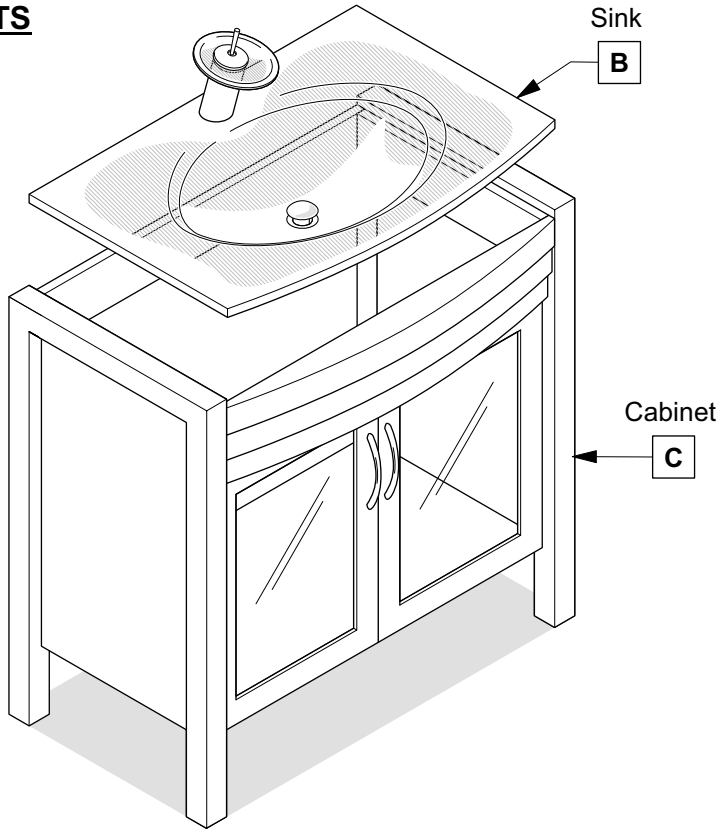

FVN3301 & FVN3307
INFINITO
INSTALLATION GUIDE

Medicine Cabinet

FVN3301

FVN3307

Model	Vanity Width A	Vanity Back B
FVN3301	35-1/4"	31-1/2"
FVN3307	67"	63-1/4"

Vanity Front

Vanity Back

TOOLS FOR ASSEMBLY

PARTS

Mirror **A**

1 Position cabinet (C)

2 Apply silicone and install sink (B)