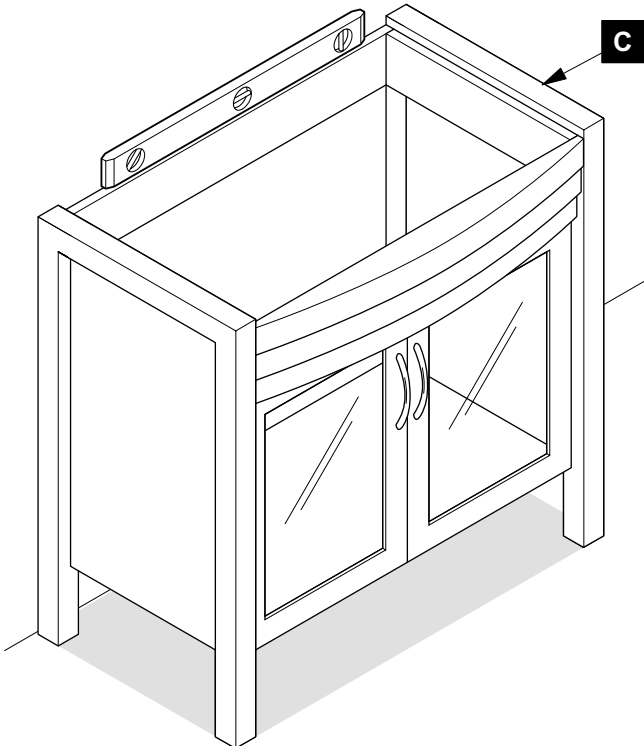

FVN3301 & FVN3307
INFINITO
INSTALLATION GUIDE

Medicine Cabinet

FVN3301

FVN3307

Model	Vanity Width A	Vanity Back B
FVN3301	35-1/4"	31-1/2"
FVN3307	67"	63-1/4"

Vanity Front

Vanity Back

TOOLS FOR ASSEMBLY

PARTS

Mirror **A**

1 Position cabinet (C)

2 Apply silicone and install sink (B)