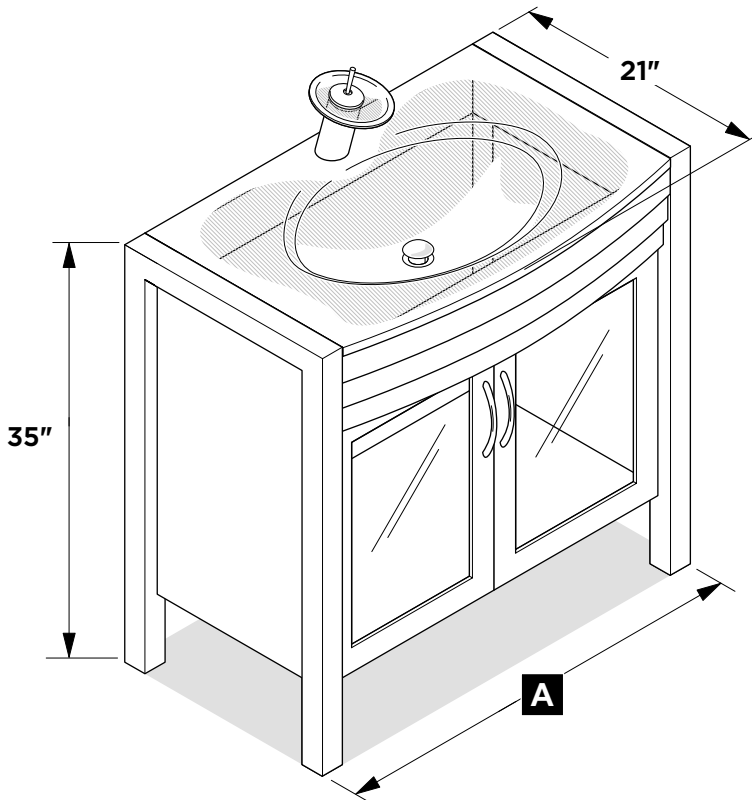

FVN3301 & FVN3307
INFINITO
INSTALLATION GUIDE

Medicine Cabinet

FVN3301

FVN3307

Model	Vanity Width A	Vanity Back B
FVN3301	35-1/4"	31-1/2"
FVN3307	67"	63-1/4"

Vanity Front

Vanity Back

TOOLS FOR ASSEMBLY

PARTS

Mirror **A**

1 Position cabinet (C)

2 Apply silicone and install sink (B)