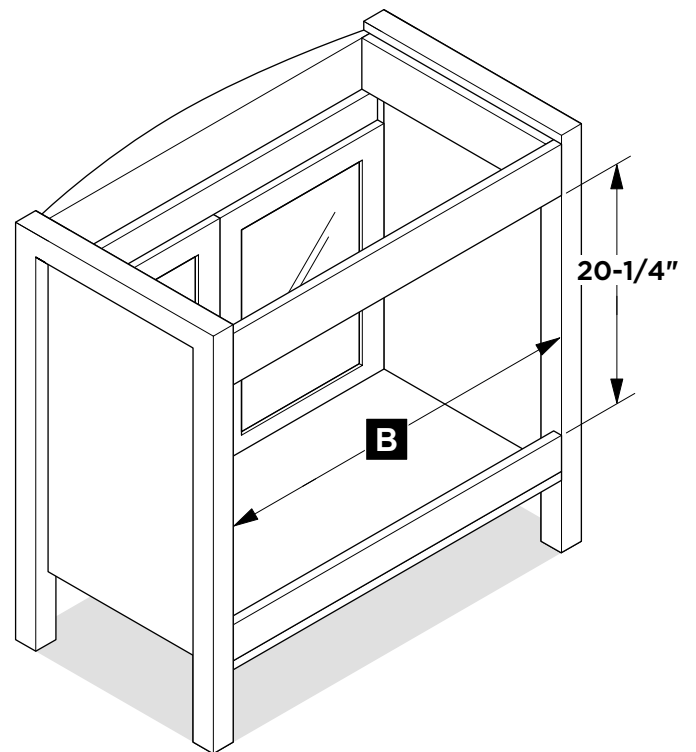

FVN3301 & FVN3307
INFINITO
INSTALLATION GUIDE

Medicine Cabinet

FVN3301

FVN3307

Model	Vanity Width A	Vanity Back B
FVN3301	35-1/4"	31-1/2"
FVN3307	67"	63-1/4"

Vanity Front

Vanity Back

TOOLS FOR ASSEMBLY

PARTS

Mirror **A**

1 Position cabinet (C)

2 Apply silicone and install sink (B)