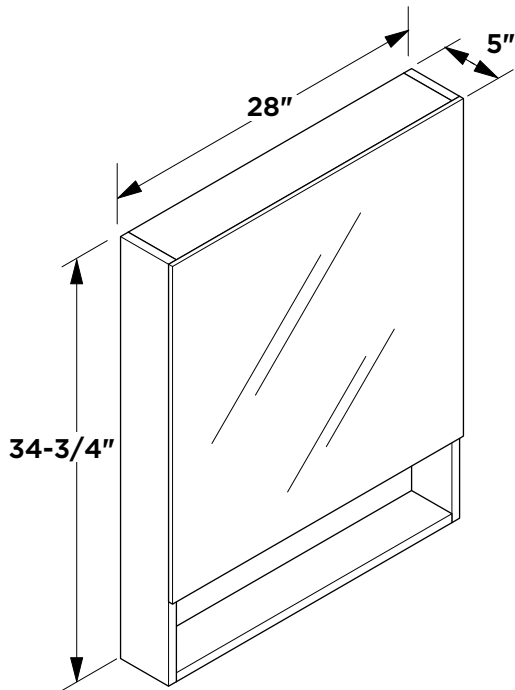

FVN3301 & FVN3307
INFINITO
INSTALLATION GUIDE

Medicine Cabinet

FVN3301

FVN3307

Model	Vanity Width A	Vanity Back B
FVN3301	35-1/4"	31-1/2"
FVN3307	67"	63-1/4"

Vanity Front

Vanity Back

TOOLS FOR ASSEMBLY

PARTS

Mirror **A**

1 Position cabinet (C)

2 Apply silicone and install sink (B)