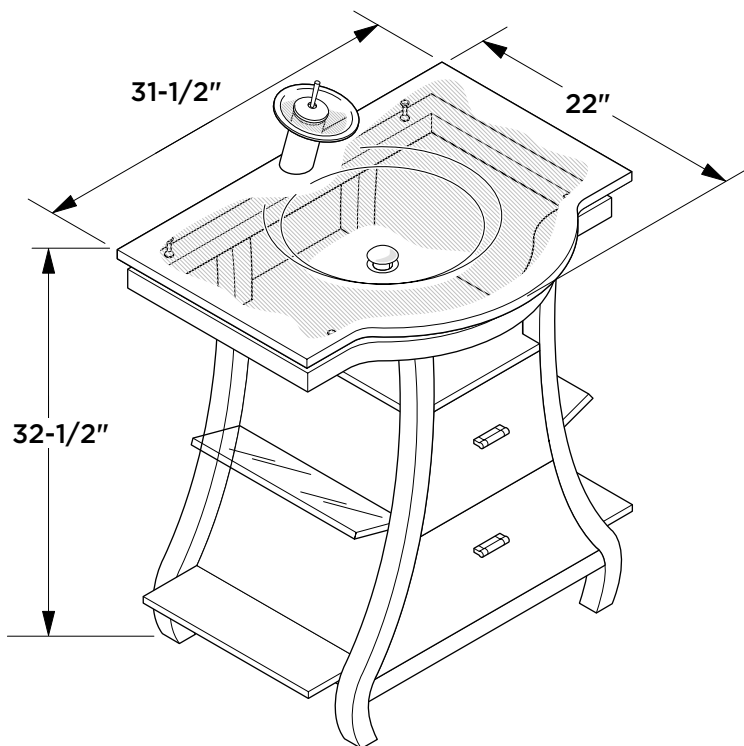

FVN3332  
**CORTESE  
INSTALLATION GUIDE**

Mirror

FVN3332

Vanity Front

Vanity Back

**TOOLS FOR ASSEMBLY**

**PARTS**

**1** Remove drawer (D)

**2** Install cabinet (C)

**3** Apply silicone and install sink (B)

**4** Install Mirror (A)