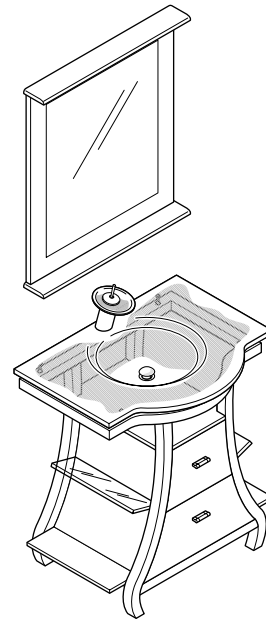

FVN3332  
**CORTESE  
INSTALLATION GUIDE**

Mirror

FVN3332

Vanity Front

Vanity Back

**TOOLS FOR ASSEMBLY**

**PARTS**

**1** Remove drawer (D)

**2** Install cabinet (C)

**3** Apply silicone and install sink (B)

**4** Install Mirror (A)