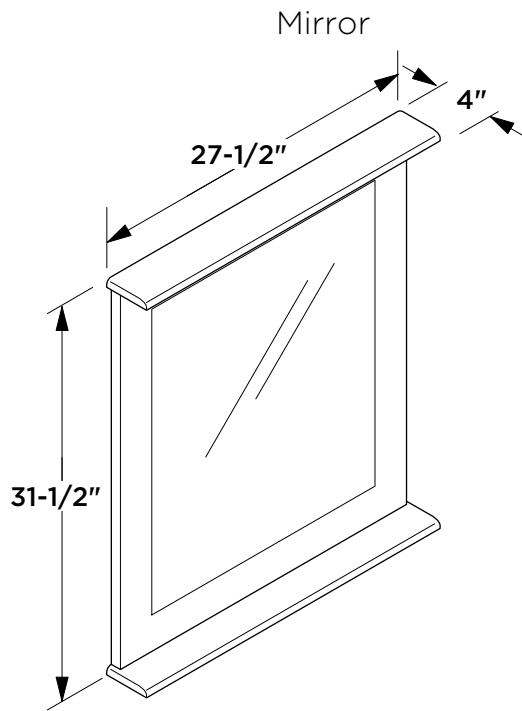

FVN3332  
**CORTESE  
INSTALLATION GUIDE**

Mirror

FVN3332

Vanity Front

Vanity Back

**TOOLS FOR ASSEMBLY**

**PARTS**

**1** Remove drawer (D)

**2** Install cabinet (C)

**3** Apply silicone and install sink (B)

**4** Install Mirror (A)