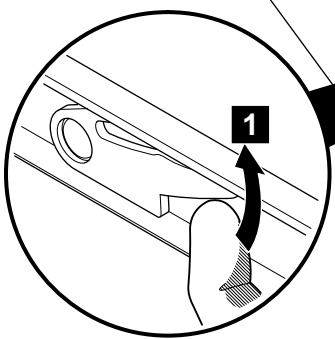

FVN3332  
**CORTESE  
INSTALLATION GUIDE**

Mirror

FVN3332

Vanity Front

Vanity Back

**TOOLS FOR ASSEMBLY**

**PARTS**

**1** Remove drawer (D)