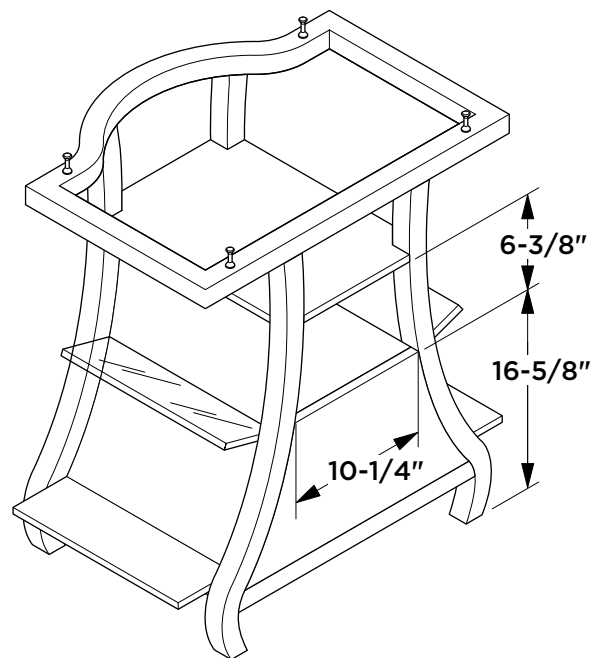

FVN3332  
**CORTESE  
INSTALLATION GUIDE**

Mirror

FVN3332

Vanity Front

Vanity Back

**TOOLS FOR ASSEMBLY**

**PARTS**

**1** Remove drawer (D)

**2** Install cabinet (C)

**3** Apply silicone and install sink (B)

**4** Install Mirror (A)