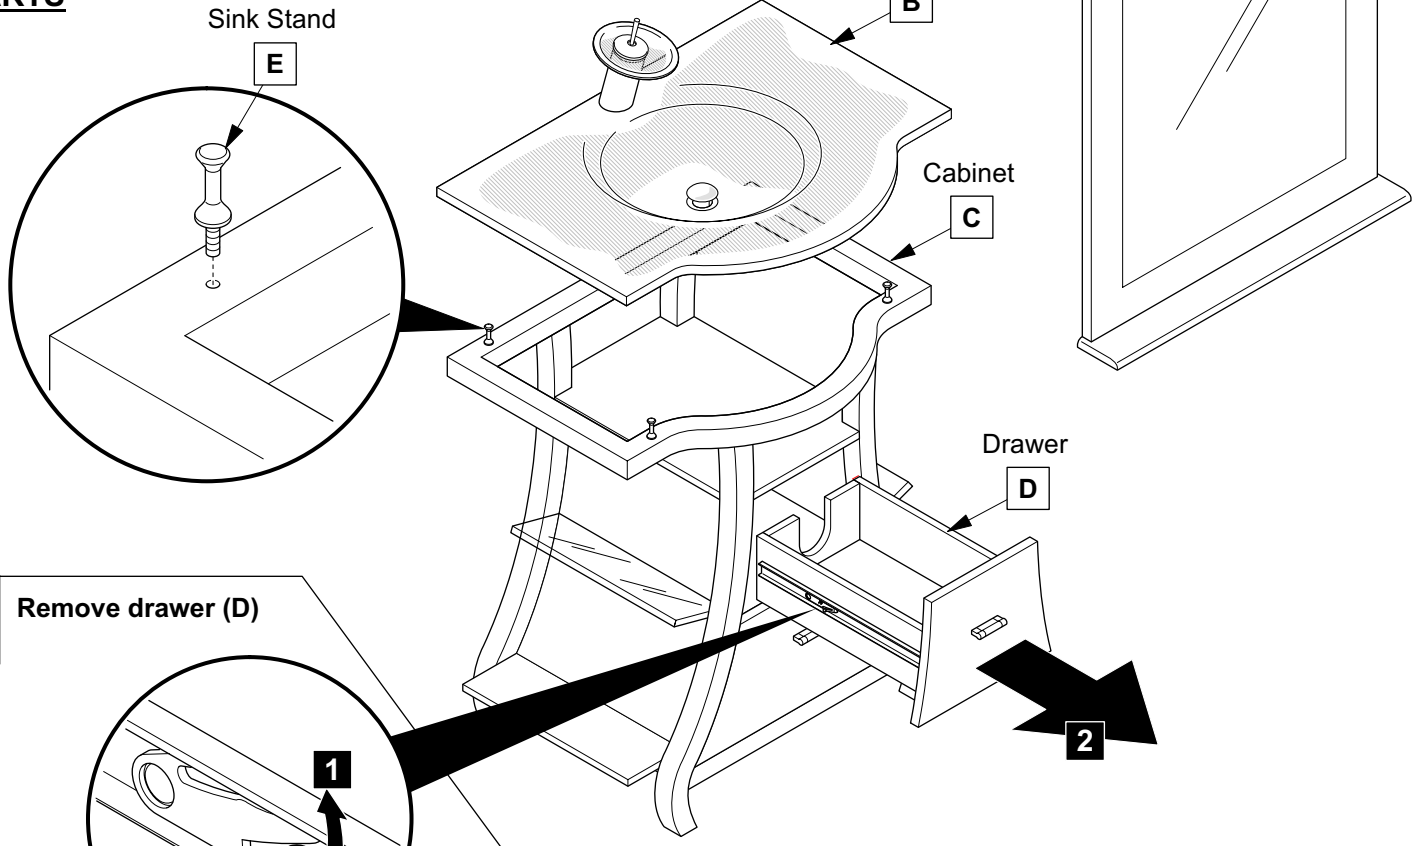

FVN3332  
**CORTESE  
INSTALLATION GUIDE**

Mirror

FVN3332

Vanity Front

Vanity Back

**TOOLS FOR ASSEMBLY**

**PARTS**

**1** Remove drawer (D)

**2** Install cabinet (C)

**3** Apply silicone and install sink (B)

**4** Install Mirror (A)