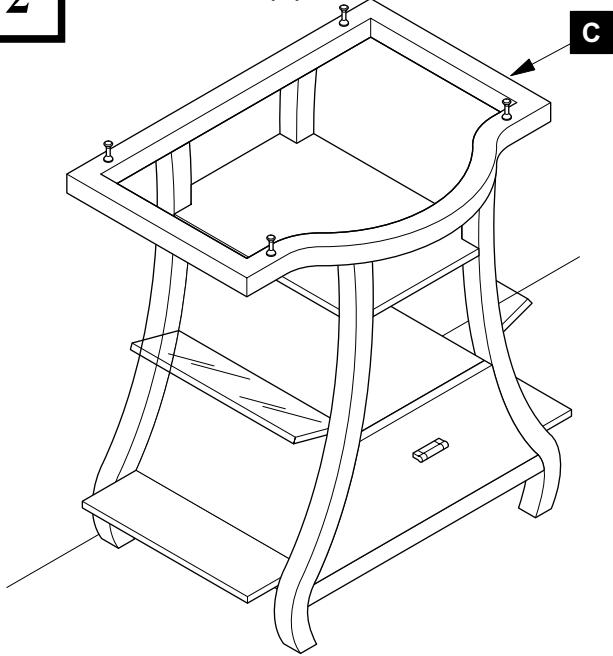

FVN3332  
**CORTESE  
INSTALLATION GUIDE**

Mirror

FVN3332

Vanity Front

Vanity Back

**TOOLS FOR ASSEMBLY**

**PARTS**

**1** Remove drawer (D)

**2** Install cabinet (C)

**3** Apply silicone and install sink (B)

**4** Install Mirror (A)